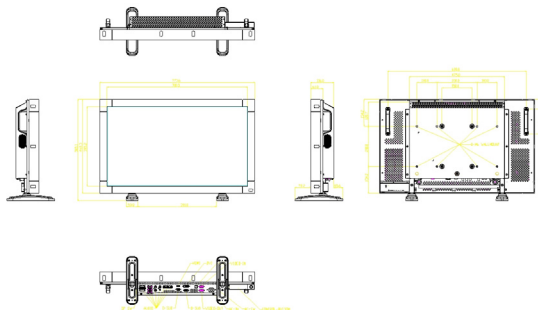

Convenience

- Placement: Portrait, Landscape
- Tiled Matrix: 5 x 5
- Picture in picture:: PBP, PIP, POP
- Screen-saving functions: Pixel shift, Low bright
- Signal Loop Through:: RS232, VGA
- Keyboard control:: Hidden, Lockable
- Remote control signal:: Lockable
- Ease of installation: Carrying Handles
- Energy-saving functions:: Smart Power
- Picture performance: Advanced colour control
- Network controllable: RS232, RJ45
- Packaging:: Reusable box

Dimensions

- Bezel thickness: 36 mm/1.4"
- VESA Mount: 200 x 200 mm, 400 x 200 mm
- Product weight: 12.8 kg
- Product weight (lb): 28.2 lb
- Set dimensions (W x H x D): 774 x 468 x 116 mm
- Set dimensions in inch (W x H x D): 30.5 x 18.4 x 4.6 inch

Operating conditions

- Temperature range (operation): 0 - 40 °C
- Relative humidity: 5 - 90 %
- MTBF: 50,000 hour(s)

Power

- Consumption (On mode): Typ. 88 W
- Standby power consumption: <0.5 W

Sound

- Built-in speakers: 2 x 10 W

Accessories

- Included accessories: Remote Control, Batteries for remote control, AC Power Cord, VGA cable, User manual on CD-ROM, Quick start guide
- Stand: BM03211 (optional)

Miscellaneous

- Warranty: Europe/North America: 3 years
- On-Screen Display Languages: English, French, German, Italian, Polish, Turkish, Russian, Simplified Chinese
- Regulatory approvals: CE, FCC, Class B, UL/cUL, CCC, RoHS, C-Tick

Issue date 2013-03-03

Version: 8.3.2

12 NC: 8670 000 81175
EAN: 87 12581 61823 0

© 2013 Koninklijke Philips Electronics N.V.
All Rights reserved.

Specifications are subject to change without notice.
Trademarks are the property of Koninklijke Philips
Electronics N.V. or their respective owners.

www.philips.com