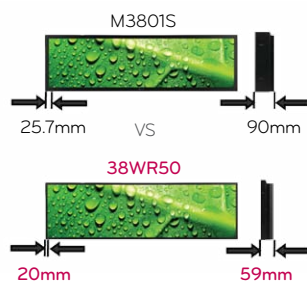

SLIM & NARROW BEZEL