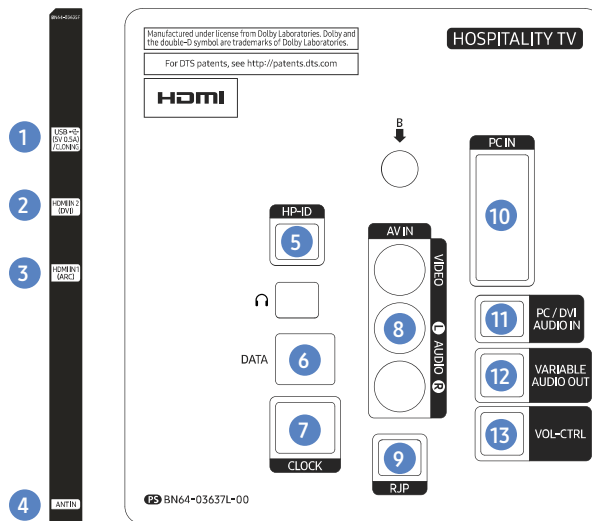

Basic Feature		Hospitality Solution			Convenience Feature		Security		Clock Option	
Screen Size	Resolution	Home Menu	LYNK™ REACH 4.0	LYNK™ HMS	Multi-code remote control	Improve Plug and Play	LYNK™ DRM	Security Mode	External Clock Compatibility	Software Clock

32",40",49",55"	1,920x1,080	•	•		•	•	•	•	•	•
-----------------	-------------	---	---	--	---	---	---	---	---	---

Specifications

32",40"49"55"

Connectors

- HG32EE670DK
- HG40EE670DK
- HG49EE670DK
- HG55EE670DK

		32EE670 HG32EE670DK	40EE670 HG40EE670DK	49EE670 HG49EE670DK	55EE670 HG55EE670DK
Design	Front Color	Dark Titan	Dark Titan	Dark Titan	Dark Titan
	Stand Type	Square	Square	Square	Square
	Swivel (Left/Right)	90/90	90/90	90/90	90/90
Dimension	Set Size without Stand - Wall Mount Side (WxHxD)(mm)	730.4 x 433.8 x 40.3	917.6 x 539.2 x 40.2	1105.8 x 645.0 x 39.8	1241.6 x 721.4 x 40.0
	Set Size without Stand - Speaker Side (WxHxD)(mm)	730.4 x 433.8 x 54.6	917.6 x 539.2 x 54.2	1105.8 x 645.0 x 54.6	1241.6 x 721.4 x 54.5
	Set Size with Stand (WxHxD)(mm)	730.4 x 482.8 x 192.6	917.6 x 591.1 x 226.5	1105.8 x 697.0 x 226.5	1241.6 x 773.3 x 226.5
	Package Size (WxHxD)(mm)	913 x 534 x 113	1105 x 636 x 116	1290 x 746 x 130	1424 x 812 x 140
Weight	Set Weight without Stand (kg)	5.5	8.5	13.1	16
	Set Weight with Stand (kg)	7.1	11.4	16	18.9
	Package Weight (kg)	8.8	13.2	19.9	24.1
Accessory	Remote Controller Model	TM1240A	TM1240A	TM1240A	TM1240A
	Batteries (for Remote Control)	Yes	Yes	Yes	Yes
	Samsung Smart Control (Included)	N/A	N/A	N/A	N/A
	Ultra Slim Wall Mount Support	N/A	N/A	N/A	N/A
	Mini Wall Mount Support	N/A	Yes	Yes	Yes
	VESA Wall Mount Support	Yes	Yes	Yes	Yes
	Power Cable	Yes	Yes	Yes	Yes
	Quick Install Guide	Yes	Yes	Yes	Yes
	Data Cable	Yes	Yes	Yes	Yes
	Stand Mount Kit	N/A	Yes	Yes	Yes
	Security Screws	N/A	N/A	N/A	N/A
Angle Adaptor (for Side RF tuner)	N/A	N/A	N/A	N/A	