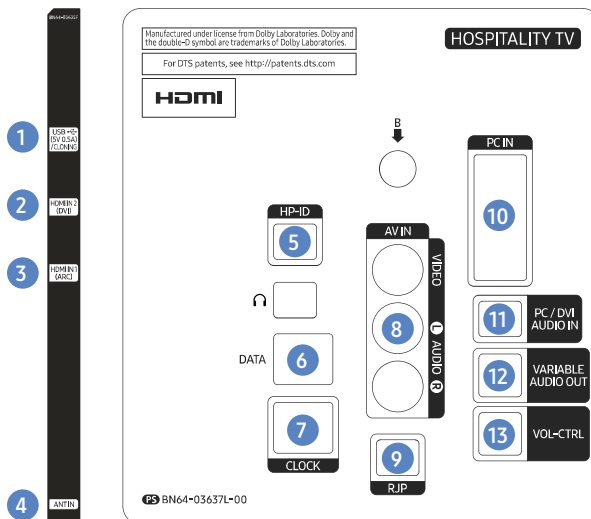

Basic Feature		Hospitality Solution			Convenience Feature		Security		Clock Option	
Screen Size	Resolution	Home Menu	LYNK™ REACH 4.0	LYNK™ HMS	Multi-code remote control	Improve Plug and Play	LYNK™ DRM	Security Mode	External Clock Compatibility	Software Clock
32",40",49",55"	1,920x1,080	•	•		•	•	•	•	•	•

Specifications

32",40"49"55"

Connectors

- HG32EE670DK
- HG40EE670DK
- HG49EE670DK
- HG55EE670DK

1. USB (5V 0.5A) / CLONING
2. HDMI IN2 (DVI)
3. HDMI IN1 (ARC)
4. ANT IN
5. HP-ID
6. DATA
7. CLOCK
8. AV IN
9. RJP
10. PC IN
11. PC/DVI AUDIO IN
12. VARIABLE AUDIO OUT
13. VOL-CTRL

		32EE670 HG32EE670DK	40EE670 HG40EE670DK	49EE670 HG49EE670DK	55EE670 HG55EE670DK
Design	Front Color	Dark Titan	Dark Titan	Dark Titan	Dark Titan
	Stand Type	Square	Square	Square	Square
	Swivel (Left/Right)	90/90	90/90	90/90	90/90
Dimension	Set Size without Stand - Wall Mount Side (WxHxD)(mm)	730.4 x 433.8 x 40.3	917.6 x 539.2 x 40.2	1105.8 x 645.0 x 39.8	1241.6 x 721.4 x 40.0
	Set Size without Stand - Speaker Side (WxHxD)(mm)	730.4 x 433.8 x 54.6	917.6 x 539.2 x 54.2	1105.8 x 645.0 x 54.6	1241.6 x 721.4 x 54.5
	Set Size with Stand (WxHxD)(mm)	730.4 x 482.8 x 192.6	917.6 x 591.1 x 226.5	1105.8 x 697.0 x 226.5	1241.6 x 773.3 x 226.5
	Package Size (WxHxD)(mm)	913 x 534 x 113	1105 x 636 x 116	1290 x 746 x 130	1424 x 812 x 140
Weight	Set Weight without Stand (kg)	5.5	8.5	13.1	16
	Set Weight with Stand (kg)	7.1	11.4	16	18.9
	Package Weight (kg)	8.8	13.2	19.9	24.1
Accessory	Remote Controller Model	TM1240A	TM1240A	TM1240A	TM1240A
	Batteries (for Remote Control)	Yes	Yes	Yes	Yes
	Samsung Smart Control (Included)	N/A	N/A	N/A	N/A
	Ultra Slim Wall Mount Support	N/A	N/A	N/A	N/A
	Mini Wall Mount Support	N/A	Yes	Yes	Yes
	VESA Wall Mount Support	Yes	Yes	Yes	Yes
	Power Cable	Yes	Yes	Yes	Yes
	Quick Install Guide	Yes	Yes	Yes	Yes
	Data Cable	Yes	Yes	Yes	Yes
	Stand Mount Kit	N/A	Yes	Yes	Yes
	Security Screws	N/A	N/A	N/A	N/A
Angle Adaptor (for Side RF tuner)	N/A	N/A	N/A	N/A	