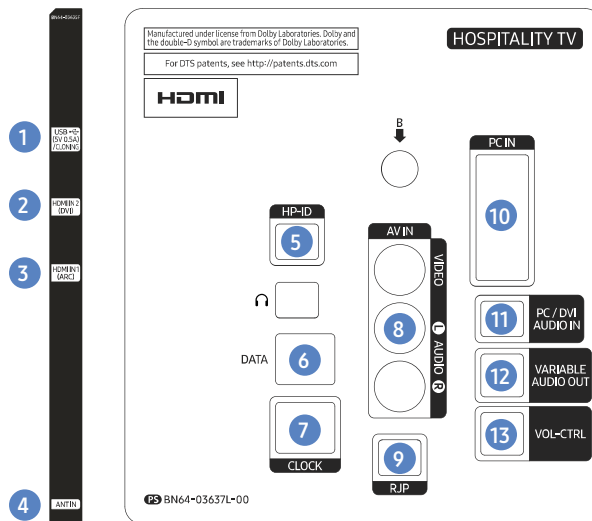

Basic Feature		Hospitality Solution			Convenience Feature		Security		Clock Option	
Screen Size	Resolution	Home Menu	LYNK™ REACH 4.0	LYNK™ HMS	Multi-code remote control	Improve Plug and Play	LYNK™ DRM	Security Mode	External Clock Compatibility	Software Clock
32",40",49",55"	1,920x1,080	•	•		•	•	•	•	•	•

Specifications

32",40"49"55"

Connectors

- HG32EE670DK
- HG40EE670DK
- HG49EE670DK
- HG55EE670DK

1. USB (5V 0.5A) / CLONING
2. HDMI IN2 (DVI)
3. HDMI IN1 (ARC)
4. ANT IN
5. HP-ID
6. DATA
7. CLOCK
8. AV IN
9. RJP
10. PC IN
11. PC/DVI AUDIO IN
12. VARIABLE AUDIO OUT
13. VOL-CTRL

		32EE670 HG32EE670DK	40EE670 HG40EE670DK	49EE670 HG49EE670DK	55EE670 HG55EE670DK
Design	Front Color	Dark Titan	Dark Titan	Dark Titan	Dark Titan
	Stand Type	Square	Square	Square	Square
	Swivel (Left/Right)	90/90	90/90	90/90	90/90
Dimension	Set Size without Stand - Wall Mount Side (WxHxD)(mm)	730.4 x 433.8 x 40.3	917.6 x 539.2 x 40.2	1105.8 x 645.0 x 39.8	1241.6 x 721.4 x 40.0
	Set Size without Stand - Speaker Side (WxHxD)(mm)	730.4 x 433.8 x 54.6	917.6 x 539.2 x 54.2	1105.8 x 645.0 x 54.6	1241.6 x 721.4 x 54.5
	Set Size with Stand (WxHxD)(mm)	730.4 x 482.8 x 192.6	917.6 x 591.1 x 226.5	1105.8 x 697.0 x 226.5	1241.6 x 773.3 x 226.5
	Package Size (WxHxD)(mm)	913 x 534 x 113	1105 x 636 x 116	1290 x 746 x 130	1424 x 812 x 140
Weight	Set Weight without Stand (kg)	5.5	8.5	13.1	16
	Set Weight with Stand (kg)	7.1	11.4	16	18.9
	Package Weight (kg)	8.8	13.2	19.9	24.1
Accessory	Remote Controller Model	TM1240A	TM1240A	TM1240A	TM1240A
	Batteries (for Remote Control)	Yes	Yes	Yes	Yes
	Samsung Smart Control (Included)	N/A	N/A	N/A	N/A
	Ultra Slim Wall Mount Support	N/A	N/A	N/A	N/A
	Mini Wall Mount Support	N/A	Yes	Yes	Yes
	VESA Wall Mount Support	Yes	Yes	Yes	Yes
	Power Cable	Yes	Yes	Yes	Yes
	Quick Install Guide	Yes	Yes	Yes	Yes
	Data Cable	Yes	Yes	Yes	Yes
	Stand Mount Kit	N/A	Yes	Yes	Yes
	Security Screws	N/A	N/A	N/A	N/A
Angle Adaptor (for Side RF tuner)	N/A	N/A	N/A	N/A	