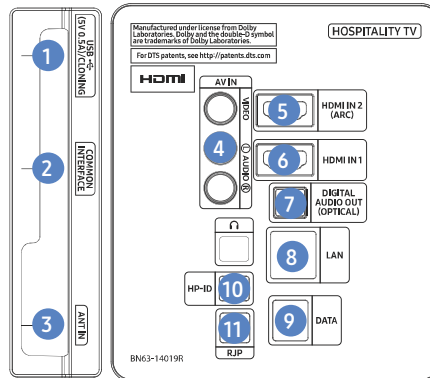

Basic Feature		Hospitality Solution			Convenience Feature		Security		Clock Option	
Screen Size	Resolution	Home Menu	LYNK™ REACH 4.0	LYNK™ HMS	Multi-code remote control	Improve Plug and Play	LYNK™ DRM	Security Mode	External Clock Compatibility	Software Clock
32", 40"	32" : 1,366X768 Others: 1,920x1,080	•	•	•	•	•	•	•		•

Specifications

32"

Connectors

- HG32EE590SK

1. USB(5V 0.5A) / CLONING
2. COMMON INTERFACE
3. ANT IN
4. AV IN
5. HDMI IN2 (ARC)
6. HDMI IN1
7. DIGITAL AUDIO OUT (OPTICAL)
8. LAN
9. DATA
10. HP-ID
11. RJP

40"

		32EE590 HG32EE590SK	40EE590 HG40EE590SK
Design	Front Color	Black	Black
	Stand Type	Square	Square
	Swivel (Left/Right)	90/90	90/90
Dimension	Set Size without Stand - Wall Mount Side (WxHxD)(mm)	745.4 x 442.2 x 579	922.7x522.7x58.8
	Set Size without Stand - Speaker Side (WxHxD)(mm)	745.4 x 442.2 x 69.0	922.7x522.7x72.2
	Set Size with Stand (WxHxD)(mm)	745.4 x 484.7 x 192.6	922.7x581.8x226.5
	Package Size (WxHxD)(mm)	912.0 x 507.0 x 135.0	1133 x 617 x 134
Weight	Set Weight without Stand (kg)	4.0	7.7
	Set Weight with Stand (kg)	5.6	10.6
	Package Weight (kg)	7.2	12.8
Accessory	Remote Controller Model	TM1240A	TM1240A
	Batteries (for Remote Control)	Yes	Yes
	Samsung Smart Control (Included)	N/A	N/A
	Ultra Slim Wall Mount Support	N/A	N/A
	Mini Wall Mount Support	N/A	N/A
	VESA Wall Mount Support	Yes	Yes
	Power Cable	Yes	Yes
	Quick Install Guide	Yes	Yes
	Data Cable	Yes	Yes
	Stand Mount Kit	Yes	Yes
	Security Screws	Yes	Yes
Angle Adaptor (for Side RF tuner)	N/A	N/A	