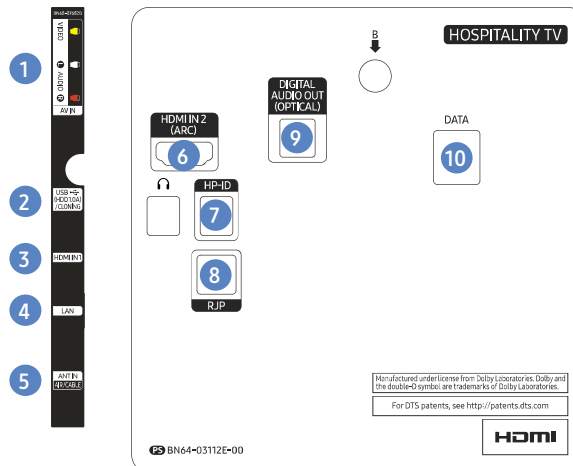

1. AV IN
2. USB (HDD1.0A) / CLONING
3. HDMI IN1
4. LAN
5. ANT IN (AIR/CABLE)
6. HDMI IN2 (ARC)
7. HP-ID
8. RJP
9. DIGITAL AUDIO OUT (OPTICAL)
10. DATA