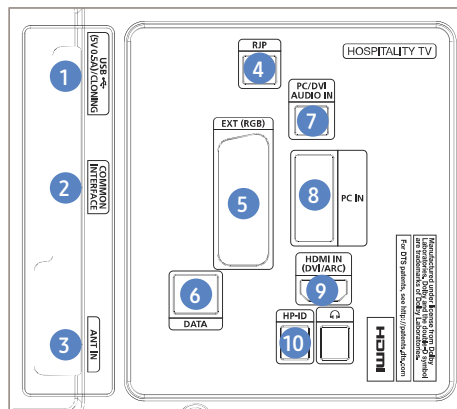

HE470 Hospitality Display

- Slim design to enhance the guest room environment
- REACH 4.0 for remote, centralized and efficient display management
- Home Menu for customizing the guest viewing experience
- System interface compatibility to empower multi-device management with reduced installation required

- HG28EE470AK

1. COMMON INTERFACE
2. HDMI IN (DVI/ARC)
3. USB(5V 0.5A)/CLONING
4. ANT IN
5. HP-ID
6. RJP
7. DATA
8. CLOCK
9. EXT(RGB)
10. PC/DVI AUDIO IN
11. PC IN

32"

Connectors

- HG32EE470SK

1. USB(5V 0.5A)/CLONING
2. COMMON INTERFACE
3. ANT IN
4. RJP
5. EXT (RGB)
6. DATA
7. PC/DVI AUDIO IN
8. PC IN
9. HDMI IN (DVI/ARC)
10. HP-ID