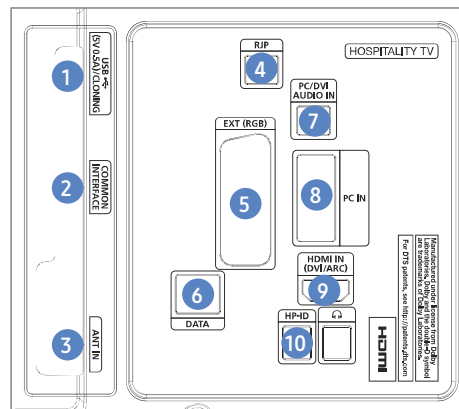

· Ì | · Ì

· Ì

HE470 Hospitality Display

- Slim design to enhance the guest room environment
- REACH 4.0 for remote, centralized and efficient display management
- Home Menu for customizing the guest viewing experience
- System interface compatibility to empower multi-device management with reduced installation required

Connectors

- HG28EE470AK

1. COMMON INTERFACE
2. HDMI IN (DVI/ARC)
3. USB(5V 0.5A)/CLONING
4. ANT IN
5. HP-ID
6. RJP
7. DATA
8. CLOCK
9. EXT(RGB)
10. PC/DVI AUDIO IN
11. PC IN

32"

Connectors

- HG32EE470SK

1. USB(5V 0.5A)/CLONING
2. COMMON INTERFACE
3. ANT IN
4. RJP
5. EXT (RGB)
6. DATA
7. PC / DVI AUDIO IN
8. PC IN
9. HDMI IN (DVI/ARC)
10. HP-ID