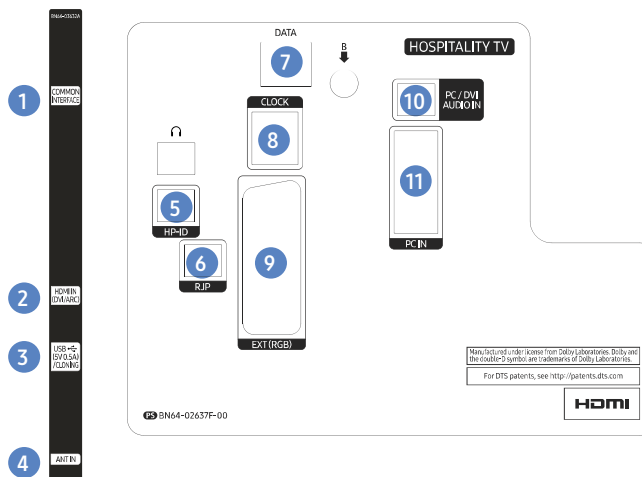

HE470 Hospitality Display

- Slim design to enhance the guest room environment
- REACH 4.0 for remote, centralized and efficient display management
- Home Menu for customizing the guest viewing experience
- System interface compatibility to empower multi-device management with reduced installation required

J	Ì	R	²	R
	° R Ì · Ì · Ì	Ý	f	R R R

Specifications

24"

Connectors

- HG24EE470AK

1. USB(5V 0.5A)/CLONING
2. COMMON INTERFACE
3. RJP
4. HDMI IN (ARC)
5. EXT(RGB)
6. ANT IN
7. DATA
8. HP-ID

28"

Connectors

- HG28EE470AK

1. COMMON INTERFACE
2. HDMI IN (DVI/ARC)
3. USB(5V 0.5A)/CLONING
4. ANT IN
5. HP-ID
6. RJP
7. DATA
8. CLOCK
9. EXT(RGB)
10. PC/DVI AUDIO IN
11. PC IN

32"

Connectors

- HG32EE470SK

1. USB(5V 0.5A)/CLONING
2. COMMON INTERFACE
3. ANT IN
4. RJP
5. EXT (RGB)
6. DATA
7. PC/DVI AUDIO IN
8. PC IN
9. HDMI IN (DVI/ARC)
10. HP-ID