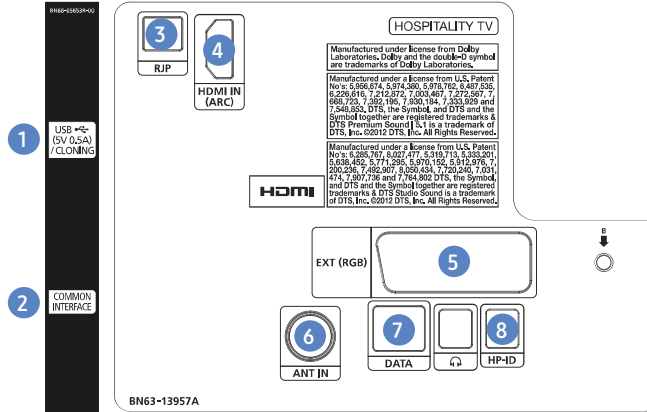

· Ì | · Ì

· Ì

HE470 Hospitality Display

- Slim design to enhance the guest room environment
- REACH 4.0 for remote, centralized and efficient display management
- Home Menu for customizing the guest viewing experience
- System interface compatibility to empower multi-device management with reduced installation required

J	Ì	R	Ì	R	Ì	R	Ì	R
			· R Ì · Ì · Ì	· Y ·		f		· R · R

Specifications

24"

Connectors

- HG24EE470AK

1. USB(5V 0.5A)/CLONING
2. COMMON INTERFACE
3. RJP
4. HDMI IN (ARC)
5. EXT(RGB)
6. ANT IN
7. DATA
8. HP-ID

28"

Connectors

- HG28EE470AK

1. COMMON INTERFACE
2. HDMI IN (DVI/ARC)
3. USB(5V 0.5A)/CLONING
4. ANT IN
5. HP-ID
6. RJP
7. DATA
8. CLOCK
9. EXT(RGB)
10. PC/DVI AUDIO IN
11. PC IN

32"

Connectors

- HG32EE470SK

1. USB(5V 0.5A)/CLONING
2. COMMON INTERFACE
3. ANT IN
4. RJP
5. EXT (RGB)
6. DATA
7. PC / DVI AUDIO IN
8. PC IN
9. HDMI IN (DVI/ARC)
10. HP-ID