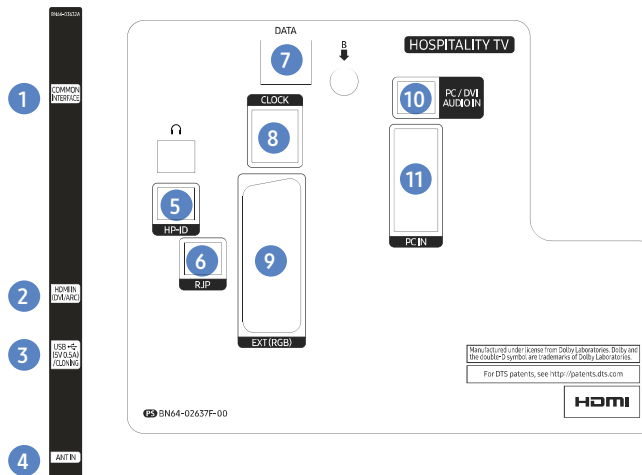

· Ì | · Ì

· Ì

HE470 Hospitality Display

- Slim design to enhance the guest room environment
- REACH 4.0 for remote, centralized and efficient display management
- Home Menu for customizing the guest viewing experience
- System interface compatibility to empower multi-device management with reduced installation required

J	Ì	R	Ì	R	Ì	R	Ì	R
			· R Ì · Ì · Ì	· Y ·		f		· R · R

Specifications

24"

Connectors

- HG24EE470AK

1. USB(5V 0.5A)/CLONING
2. COMMON INTERFACE
3. RJP
4. HDMI IN (ARC)
5. EXT(RGB)
6. ANT IN
7. DATA
8. HP-ID

28"

Connectors

- HG28EE470AK

1. COMMON INTERFACE
2. HDMI IN (DVI/ARC)
3. USB(5V 0.5A)/CLONING
4. ANT IN
5. HP-ID
6. RJP
7. DATA
8. CLOCK
9. EXT(RGB)
10. PC/DVI AUDIO IN
11. PC IN

32"

Connectors

- HG32EE470SK

1. USB(5V 0.5A)/CLONING
2. COMMON INTERFACE
3. ANT IN
4. RJP
5. EXT (RGB)
6. DATA
7. PC / DVI AUDIO IN
8. PC IN
9. HDMI IN (DVI/ARC)
10. HP-ID