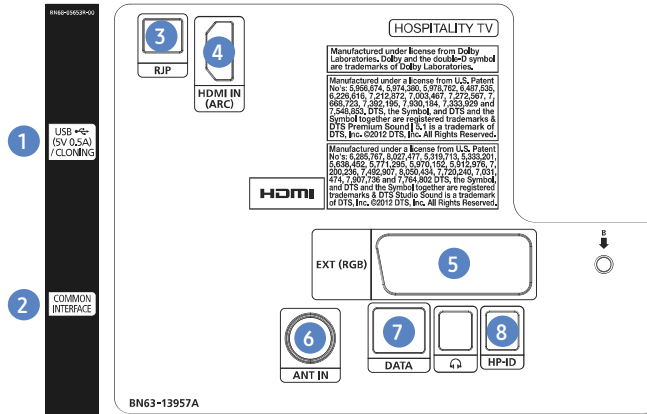

HE470 Hospitality Display

- Slim design to enhance the guest room environment
- REACH 4.0 for remote, centralized and efficient display management
- Home Menu for customizing the guest viewing experience
- System interface compatibility to empower multi-device management with reduced installation required

J	Ì	R	²	R
	° R Ì · Ì · Ì	Ý	f	R R R

Specifications

24"

Connectors

- HG24EE470AK

1. USB(5V 0.5A)/CLONING
2. COMMON INTERFACE
3. RJP
4. HDMI IN (ARC)
5. EXT(RGB)
6. ANT IN
7. DATA
8. HP-ID

28"

Connectors

- HG28EE470AK

1. COMMON INTERFACE
2. HDMI IN (DVI/ARC)
3. USB(5V 0.5A)/CLONING
4. ANT IN
5. HP-ID
6. RJP
7. DATA
8. CLOCK
9. EXT(RGB)
10. PC/DVI AUDIO IN
11. PC IN

32"

Connectors

- HG32EE470SK

1. USB(5V 0.5A)/CLONING
2. COMMON INTERFACE
3. ANT IN
4. RJP
5. EXT (RGB)
6. DATA
7. PC/DVI AUDIO IN
8. PC IN
9. HDMI IN (DVI/ARC)
10. HP-ID