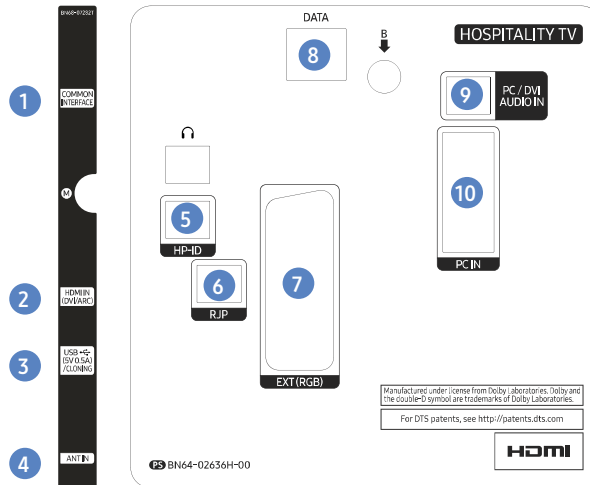

1. COMMON INTERFACE
2. HDMI IN (DVI/ARC)
3. USB(5V 0.5A)/CLONING
4. ANT IN
5. HP-ID
6. RJP
7. EXT (RGB)
8. DATA
9. PC/DVI AUDIO IN
10. PC IN