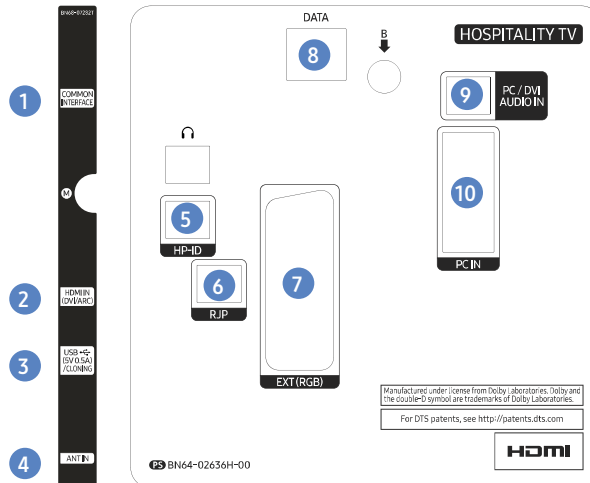

1. COMMON INTERFACE
2. HDMI IN (DVI/ARC)
3. USB(5V 0.5A)/CLONING
4. ANT IN
5. HP-ID
6. RJP
7. EXT (RGB)
8. DATA
9. PC/DVI AUDIO IN
10. PC IN