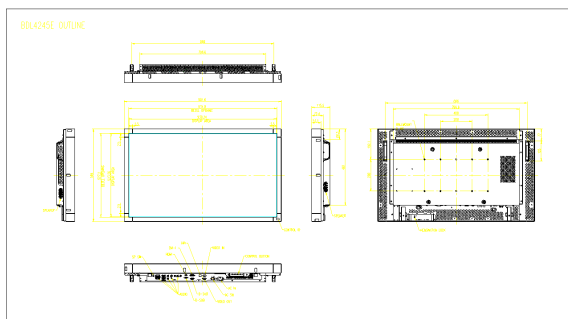

Convenience

- Placement: Portrait, Landscape
- Tiled Matrix: 5 x 5
- Picture in picture: PBP, PIP, POP
- Screen-saving functions: Pixel shift, Low bright
- Signal Loop Through: RS232, VGA
- Keyboard control: Hidden, Lockable
- Remote control signal: Lockable
- Ease of installation: Carrying Handles
- Energy-saving functions: Smart Power
- Picture performance: Advanced colour control
- Network controllable: RS232, RJ45
- Packaging: Reusable box

Dimensions

- Bezel thickness: 28.5 mm/1.1"
- VESA Mount: 200 x 200 mm, 400 x 200 mm
- Product weight: 23 kg
- Product weight (lb): 50.7 lb
- Set dimensions (W x H x D): 992 x 584 x 116 mm
- Set dimensions in inch (W x H x D): 39.0 x 23.0 x 4.6 inch

Operating conditions

- Temperature range (operation): 0 - 40 °C
- Relative humidity: 5 - 90 %
- MTBF: 50,000 hour(s)

Power

- Consumption (On mode): Typ. 114 W
- Standby power consumption: <0.5 W

Sound

- Built-in speakers: 2 x 10 W

Accessories

- Included accessories: Remote Control, Batteries for remote control, AC Power Cord, VGA cable, User manual on CD-ROM, Quick start guide
- Optional accessories: Fixed wall mount, Flexible wall mount, Ceiling mount
- Stand: BM04642

Miscellaneous

- Warranty: Europe/North America: 3 years
- On-Screen Display Languages: English, French, German, Italian, Polish, Turkish, Russian, Simplified Chinese
- Regulatory approvals: CE, FCC, Class B, UL/cUL

CCC, C-Tick, RoHS

Issue date 2013-05-09

Version: 8.2.2

12 NC: 8670 000 81324
EAN: 87 12581 61884 1

© 2013 Koninklijke Philips Electronics N.V.
All Rights reserved.

Specifications are subject to change without notice.
Trademarks are the property of Koninklijke Philips Electronics N.V. or their respective owners.

www.philips.com