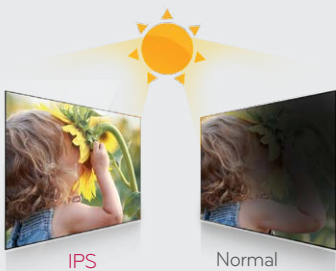

IPS

Normal

TRUE WIDE

No color changes or distortion from any viewing angle.

IPS

Normal

STABLE PANEL

When touch the screen, it can also display consistently with leaving no mark.

IPS

Normal

LCD WIDESCREEN FULL HD DISPLAY

VS20 42F", 47F", 55F"

VS20 42F", 47F", 55F"

FEATURES

- Media Player Integrated Solution
 - USB Multi-media Playback
- Easy & Fast Contents Delivery
 - SuperSign Elite-w lite bundled
- High Brightness (700nit)
- Narrow Uni Bezel Size
 - 42F" : 16.9mm, 47F" : 17.9mm, 55F" : 18.9mm
- Super IPS & Exclusive PD Panel
- Smart Energy Saving