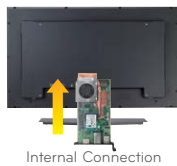

PC Built In Ready & Space Saving Solution LCD WIDESCREEN DISPLAY VS10

VS10 32" 42F" 47F"

PC BUILT IN READY

The embedded PC allows various functions to be performed without the need for messy cables and ensures easy installation & maintenance.

Internal Connection

SLIM DESIGN FOR SPACE SAVING

The Slot type Media Player completes the slim design of the VS10 and allows for more efficient use of space.

113mm + 45mm

External Media Player

113mm 45mm

113mm