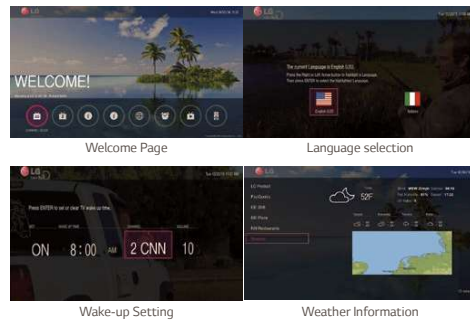

- **Various Features**
PCA serves the convenience of the guest through a Wake-up setting, Weather Information, Map Service, and much more functions that you can choose.
- **Customizable Template & Page**
Choose an alternative look & feel template based on your reference, and edit multiple sections with 40 pages of billboards by yourself with the web based tool.

Pro:Centric Direct Ready

Simply create your own templates and remotely manage TVs on the IP network with Pro:Centric Direct, LG's content management software. Pro:Centric Direct offers a free design template, along with customizable widgets and three types of theme templates (Cinematic-type, Grid-type, Bar-type) in order to promote branding and meet guests' tastes and needs. Its interactive solution, including 1-click service, and intuitive UI impress guests while elevating their hotel experience. Plus, for hoteliers, not only does it offer efficient content production and management, but it also maximizes advertisement effectiveness, which contributes to improving the hotel brand.

Ultra HD TV

4K Resolution

ULTRA HD is the future of digital picture, possessing four times higher resolution than that of full HD. Stunning 8.3 million pixels gives a flawless picture quality and incredibly vivid detail.

webOS 3.0

Intuitive Launcher Bar

You can switch to any app, broadcast, VOD, or connected content without navigating through complicated steps. Instantly find your entertainment right on Home/Launcher in the screen.