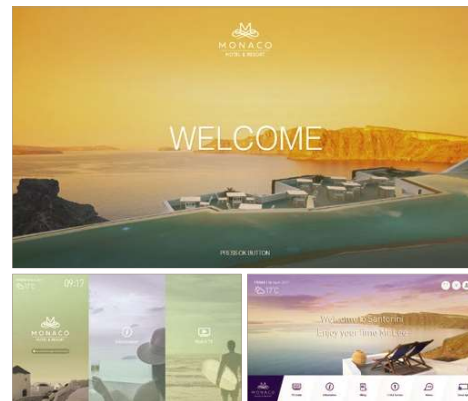

Pro:Centric Server Application

You can now differentiate your hotel with our customizable templates and pages which can be specialized for your property. Pro:Centric® provides you a solution that is easily customizable for your business.

Pro:Centric Direct Ready

Simply create your own templates and remotely manage TVs on the IP network with Pro:Centric Direct, LG's content management software. Pro:Centric Direct offers a free design template, along with customizable widgets and three types of theme templates (Cinematic-type, Grid-type, Bar-type) in order to promote branding and meet guests' tastes and needs. Its interactive solution, including 1-click service, and intuitive UI impress guests while elevating their hotel experience. Plus, for hoteliers, not only does it offer efficient content production and management, but it also maximizes advertisement effectiveness, which contributes to improving the hotel brand.