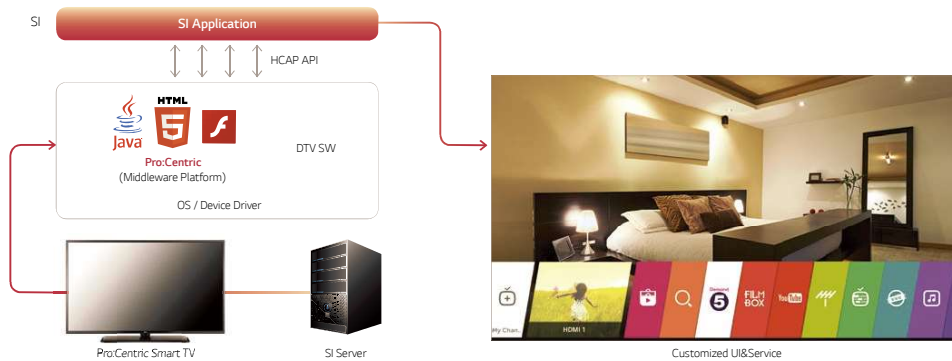

A Premium Smart Solution With UHD Content Delivery

Pro:Centric® Smart UW761H

Pro: Centric Smart is an elaborate and smart mode of control and customization for commercial televisions. With the customizable tools including HTML5, Java, and Flash, users can optimize the commercial TVs according to their purposes with IP-based programs. This expansion of control provides premium hotel services to guests without the need for a set-top box. Additionally, as the Pro:Centric Smart models are compatible with Pro:Centric Server Application, you can remotely manage TVs in a centralized coaxial infrastructure you already have.

Pro:Centric Smart Application Platform

LG Pro:Centric SMART offers extended customizable tools, HTML5, Java and Flash. With these, the partners can optimize Commercial TVs to edit and develop their own enhanced service design. Also, it gives visual impact on and delivers messages to customers as users intend.