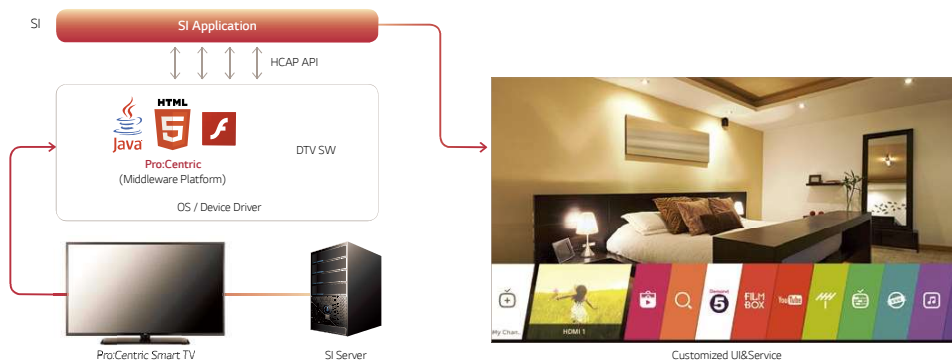

A Premium Smart Solution With UHD Content Delivery

Pro:Centric® Smart UW761H

Pro: Centric Smart is an elaborate and smart mode of control and customization for commercial televisions. With the customizable tools including HTML5, Java, and Flash, users can optimize the commercial TVs according to their purposes with IP-based programs. This expansion of control provides premium hotel services to guests without the need for a set-top box. Additionally, as the Pro:Centric Smart models are compatible with Pro:Centric Server Application, you can remotely manage TVs in a centralized coaxial infrastructure you already have.

Pro:Centric Smart Application Platform

LG Pro:Centric SMART offers extended customizable tools, HTML5, Java and Flash. With these, the partners can optimize Commercial TVs to edit and develop their own enhanced service design. Also, it gives visual impact on and delivers messages to customers as users intend.

Pro:Centric Direct Ready

Simply create your own templates and remotely manage TVs on the IP network with Pro:Centric Direct, LG's content management software. Pro:Centric Direct offers a free design template, along with customizable widgets and three types of theme templates (Cinematic-type, Grid-type, Bar-type) in order to promote branding and meet guests' tastes and needs. Its interactive solution, including 1-click service, and intuitive UI impress guests while elevating their hotel experience. Plus, for hoteliers, not only does it offer efficient content production and management, but it also maximizes advertisement effectiveness, which contributes to improving the hotel brand.

webOS 3.0

Intuitive Launcher Bar

You can switch to any app, broadcast, VOD, or connected content without navigating through complicated steps. Instantly find your entertainment right on Home/Launcher in the screen.