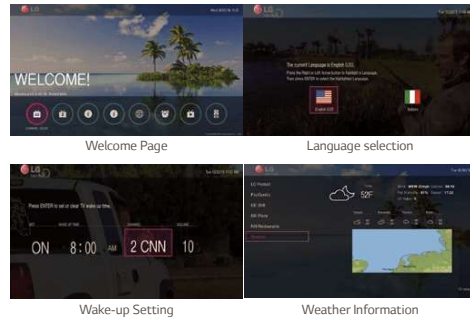

Pro:Centric Server Application

You can now differentiate your hotel with our customizable templates and pages which can be specialized for your property. Pro:Centric® provides you a solution that is easily customizable for your business.