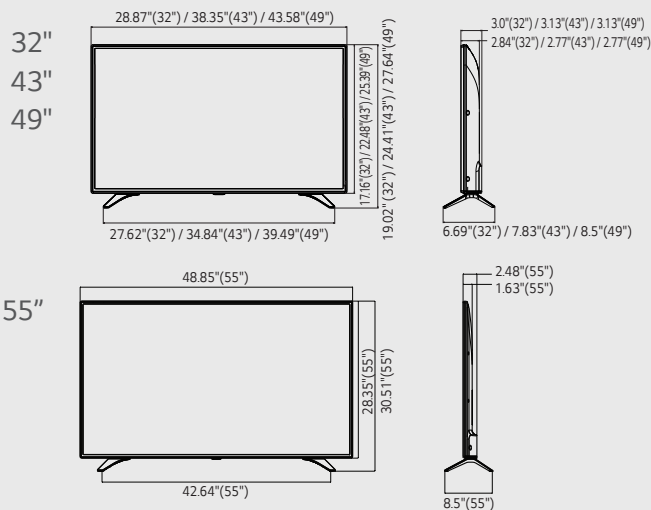

LAN Control* : RJ-45 does not support Wake on LAN.

Dimensions