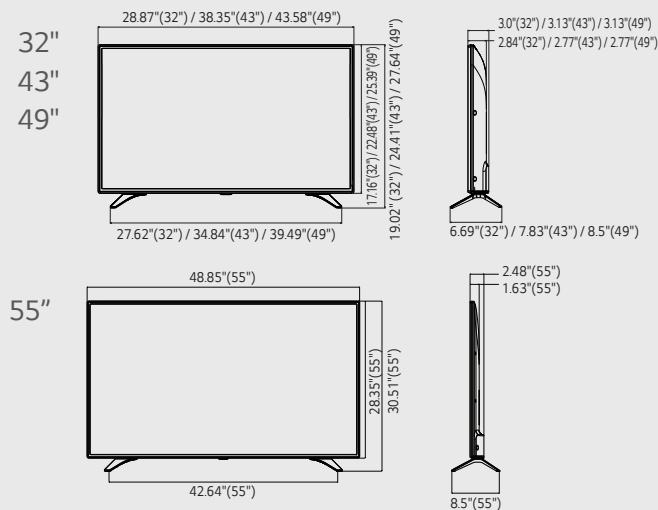

LAN Control* : RJ-45 does not support Wake on LAN.

Dimensions