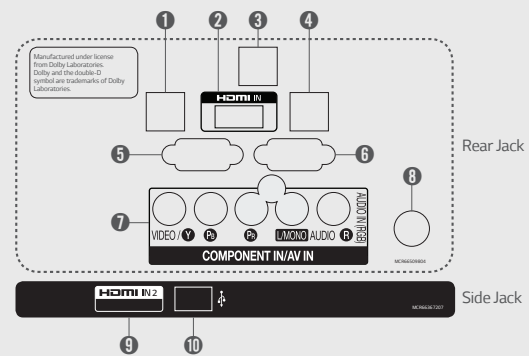

Connectivity

- 1 OPTICAL DIGITAL AUDIO OUT
- 2 HDMI IN 1
- 3 LAN
- 4 EXTERNAL SPEAKER OUT
- 5 RGB IN (PC)
- 6 RS-232C IN
- 7 AV IN
- 8 ANTENNA / CABLE IN
- 9 HDMI IN 2
- 10 USB IN