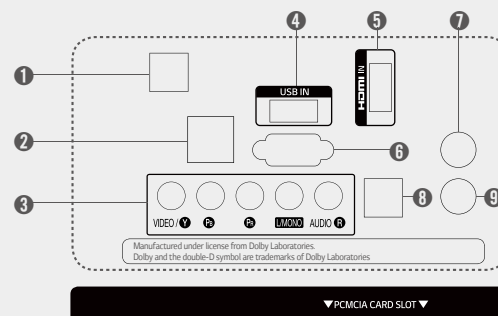

Entertainment & Convenience

Multi IR

Multi IR function eliminates the remote control signal interference between TVs in multiple dwelling beds. This system will work using the same LG TV model.

IR OUT

Just connect your interactive set-top-box to LG Commercial TV. With a single remote control, the LG TVs in your hotel solution fall under your control.

Dimensions (Unit : mm)

32"

Connectivity

- 1 DC-IN
- 4 USB IN
- 7 ANTENNA / CABLE IN
- 2 LAN (MHEG / SERVICE)
- 5 HDMI IN
- 8 H/P OUT
- 3 COMPONENT IN / AV IN
- 6 RS-232C IN
- 9 LNB Satellite IN

Download LG Commercial Display Mobile App