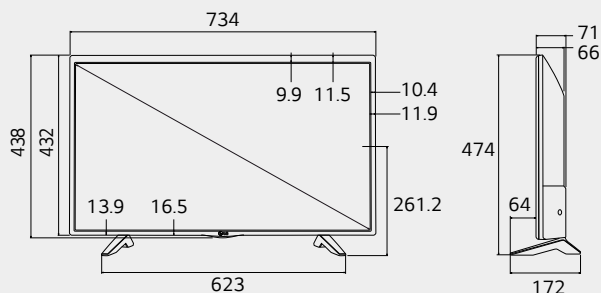

32

DISPLAY	Type	Direct LED	
	Resolution	1,366 x 768 (HD)	
	Brightness	200cd/m ²	
BROADCASTING SYSTEM	Analog	PAL / SECAM	
	Digital	DVB-T2 / C / S2	
VIDEO	Triple XD Engine	•	
	Real Cinema 24p (3:3 Pull down)	•	
	Aspect Ratio	6 modes (16:9, Original, 4:3, Vertical Zoom, All-Direction Zoom, Just Scan)	
AUDIO	Audio Output / Speaker System	3W + 3W / 2.0 ch	
	Sound Mode	6 modes (Standard, Cinema, Clear Voice, Sports, Music, Game)	
	Clear Voice	•	
GENERAL FEATURES	Management	Diagnostics (USB)	
	Interactivity	HTNG / HDMI-CEC	
	RJP Interface	RS-232C, HDMI-CEC	
	Advanced Settings	Auto Off / Auto Sleep, Motion Eye Care	
COMMERCIAL FEATURES		Welcome Screen/Video, Lock Mode, Hotel Mode, Multi-IR Code, USB Cloning, One Channel Map, IR Out, USB Auto Playback+, Time Scheduler	
INTERFACE	Side	CI Slot	
	Rear	RF In (2), Component In (Video), Component In (Audio), HDMI / HDCP Input, USB 2.0, RS-232C, Headphone Out, LAN Port (MHEG / SERVICE)	
CABINET (Unit : mm)	Vesa	200 x 200	
	Bezel Width (L/R,U,B) : On bezel based	11.9 / 11.9, 11.5, 16.5	
	Bezel Width (L/R,U,B) : Off bezel based	10.4 / 10.4, 9.9, 13.9	
	W x H x D / weight (w/o stand)	734 x 438 x 66.5 (SPK 71) / 4.5kg	
	W x H x D / weight (with stand)	734 x 474 x 172 / 4.7kg	
POWER (Unit : Watts)	Type	DC Adaptor	
	Voltage, Hz	100-240V, 50 / 60 Hz	
	Max	43	
	Typical	32	
	Energy Saving (Min)	26	
	Energy Saving (Med)	18	
	Energy Saving (Max)	11	
Stand-by	0.3 ↓		
STANDARD APPROVAL	Safety	CB, CU TR	
	Environment	CE	
	ETC	ROHS, ErP, Eco flower (EU only)	
	Eco	ErP Class	A+
		On Power Consumption (Watts)	24
		Luminance Ratio (%)	65
		Mercury Content (mg)	0
Presence of Lead		Yes	
Average Annual Consumption (kWh)	35		

Dimensions (Unit : mm)

32"

Connectivity

- 1 DC-IN
- 4 USB IN
- 7 ANTENNA / CABLE IN
- 2 LAN (MHEG / SERVICE)
- 5 HDMI IN
- 8 H/P OUT
- 3 COMPONENT IN / AV IN
- 6 RS-232C IN
- 9 LNB Satellite IN

Download LG Commercial Display Mobile App