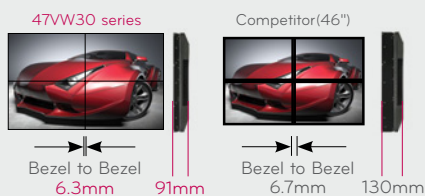

SUPER NARROW BEZEL DISPLAY 47WV30MS / 47WV30BR

- Direct LED
- Panel Size : 47"
- Bezel to Bezel Size : 6.3mm
- Slim Depth : 91mm
- Power Consumption 160W (Typ), 30%↓ compared to competitor)
- Tile Mode : 15x15
- USB Playback → Low cost media player
- Hi Tni : 110°C (Competitors: 75°C)
- Shine-Out (47WV30MS) → High Visibility
- Brightness : 800nit (47WV30MS), 500nit (47WV30BR)
- 24 hours / 7 days Operation Support

KEY FEATURES

SLIMMER BEZEL & DEPTH

6.3-mm thick and 91-mm deep. The slim bezels create powerful and impactful video walls that can be easily installed, maintained and managed.

LED LOW POWER CONSUMPTION

By using LED panels without mercury or other harmful substances, 47WV30 series is eco-friendlier than any of its competitors. Most of all, 47WV30 series consumes less energy.