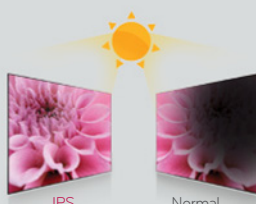

KEY FEATURES

SLIMMER BEZEL & DEPTH

6.3-mm thick and 91-mm deep. The slim bezels create powerful and impactful video walls that can be easily installed, maintained and managed.

LED LOW POWER CONSUMPTION

By using LED panels without mercury or other harmful substances, 47WV30 series is eco-friendlier than any of its competitors. Most of all, 47WV30 series consumes less energy.

SHINE-OUT

Perfect fit for window display by reflecting away the sunlight for best image visibility and clearer display under direct sunlight than conventional panel.

IPS SUPERB PICTURE QUALITY

NO BLACKENING DEFECT

Hardly affected by light or heat, hence no blackening.

If outdoor temperature is 30° (86°F)
 Surface temperature of display is 85° (185°F)

TRUE WIDE

No color changes or distortion from any viewing angle

Color Change avg.@60°
 Gamma Change avg.@60°