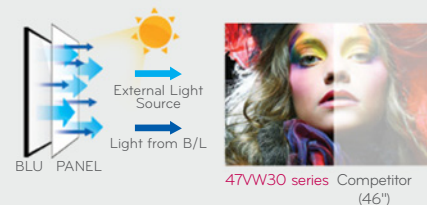

KEY FEATURES

SLIMMER BEZEL & DEPTH

6.3-mm thick and 91-mm deep. The slim bezels create powerful and impactful video walls that can be easily installed, maintained and managed.

LED LOW POWER CONSUMPTION

By using LED panels without mercury or other harmful substances, 47WV30 series is eco-friendlier than any of its competitors. Most of all, 47WV30 series consumes less energy.

SHINE-OUT

Perfect fit for window display by reflecting away the sunlight for best image visibility and clearer display under direct sunlight than conventional panel.

IPS SUPERB PICTURE QUALITY

NO BLACKENING DEFECT