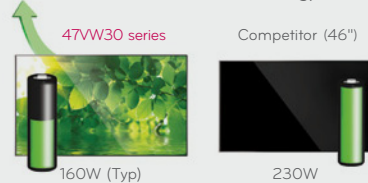

SUPER NARROW BEZEL DISPLAY 47WV30MS / 47WV30BR

- Direct LED
- Panel Size : 47"
- Bezel to Bezel Size : 6.3mm
- Slim Depth : 91mm
- Power Consumption 160W (Typ), 30%↓ compared to competitor)
- Tile Mode : 15x15
- USB Playback → Low cost media player
- Hi Tni : 110°C (Competitors: 75°C)
- Shine-Out (47WV30MS) → High Visibility
- Brightness : 800nit (47WV30MS), 500nit (47WV30BR)
- 24 hours / 7 days Operation Support

KEY FEATURES

SLIMMER BEZEL & DEPTH

6.3-mm thick and 91-mm deep. The slim bezels create powerful and impactful video walls that can be easily installed, maintained and managed.

LED LOW POWER CONSUMPTION

By using LED panels without mercury or other harmful substances, 47WV30 series is eco-friendlier than any of its competitors. Most of all, 47WV30 series consumes less energy.