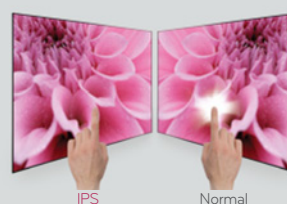

STABLE PANEL

When touch the screen, it can also display consistently with leaving no mark.