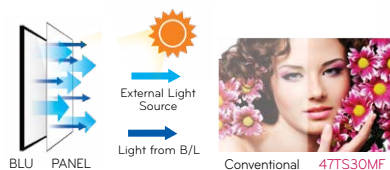

Superior Color Gamut

With Superior Color Gamut, TS Series presents more clearer image.

Conventional

VS

TS Series

True Color (IPS)

LG IPS technology provides true vivid color than conventional display.

Conventional

VS

TS Series

Shine-Out (47TS30MF)

Perfect fit for window display by reflecting away the sunlight for best image visibility and clearer display under direct sunlight than conventional panel.

EASY CUSTOMIZATION