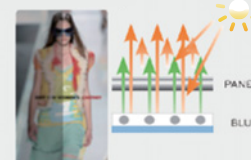

SHINE-OUT DISPLAY 42VX30MS / 47VX30AS

- Perfect fit for window display
- Reflects away the sunlight for best image visibility
- Clearer display under direct sunlight than conventional panel
- Screen Size : 42", 47"
- Aspect Ratio : 16 : 9
- Native Resolution : 1920 x 1080 (FHD)
- Brightness : 700cd/m²
- Contrast Ratio : 1,200:1
- Viewing Angle (H x V) : 178 x 178
- Response Time : 10 ms (G to G)
- Audio Power : 20W (10W x 2)
- Speaker On/off : Yes
- Clear Voice : Yes
- Sound mode : Standard/Music/Cinema/Sports/Game/User
- Bezel width 16,9mm (42") / 17,9mm (47")

KEY FEATURES

SHINE OUT

Perfect fit for window display by reflecting away the sunlight for best image visibility and clearer display under direct sunlight than conventional panel.

Shine-Out (Outdoor Exclusive Panel)

VIDEO WALL

Good for constructing video wall with narrow bezel size. It maximizes display effect through various size video wall.

5 x 5 MATRIX

NO BLACKENING DEFECT

Even under direct sunlight exposure, LG commercial monitors that adopted LGD panel remain free of blackening defects and provides superior quality for semi-outdoor usage.